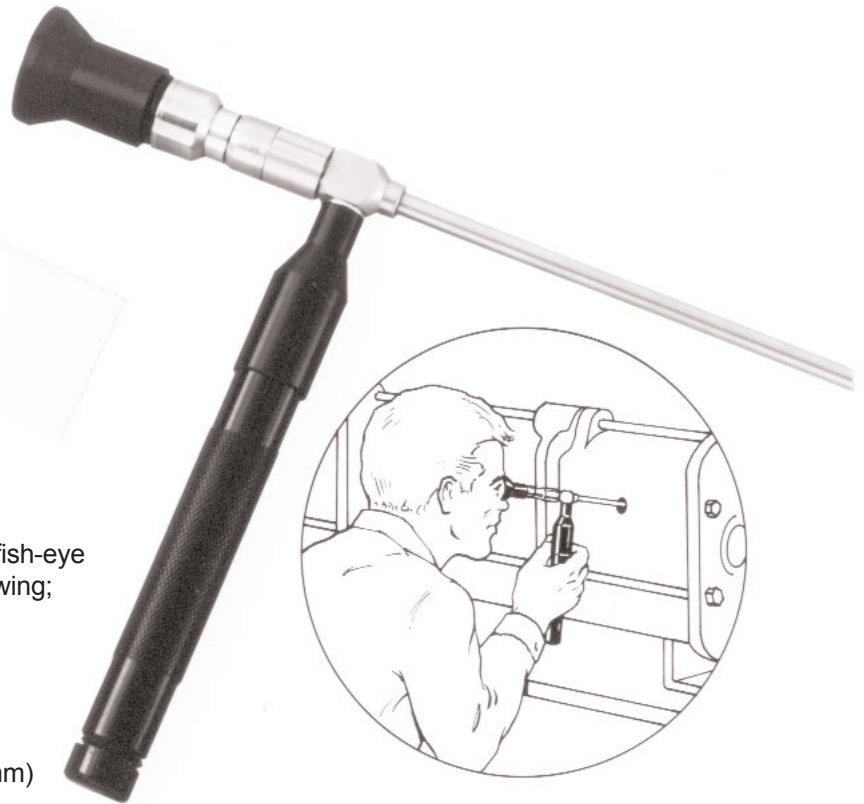

55 Series Miniature Borescopes

55 Series borescopes are economy-priced, miniature borescopes with a 95° large field of view creating a “fish-eye lens effect.” One model provides straight-forward viewing; two others provide 60° to 90° angular viewing.

Features & Specifications

- Diameter: 0.217" (5.5mm)
- Working Lengths: 6.25" & 12" (158.8mm & 304.8mm)
- Illumination: Fibreoptic
- Field of View: Objective with 95° field of view
- Magnification: From 14X at 0.04" (1mm) to 3X at 0.59" (15mm) to 1X at 1.96" (50mm) plus
- Focal Length: 0.040" (1mm) to infinity
- Other Features: Arrow in lens system allows for alignment within most parameters
Operates in temperatures from 10°F to 130°F (-12°C to 54°C)
Can be immersed in water to the end of the optical tube (decreasing viewing angle by 30°)